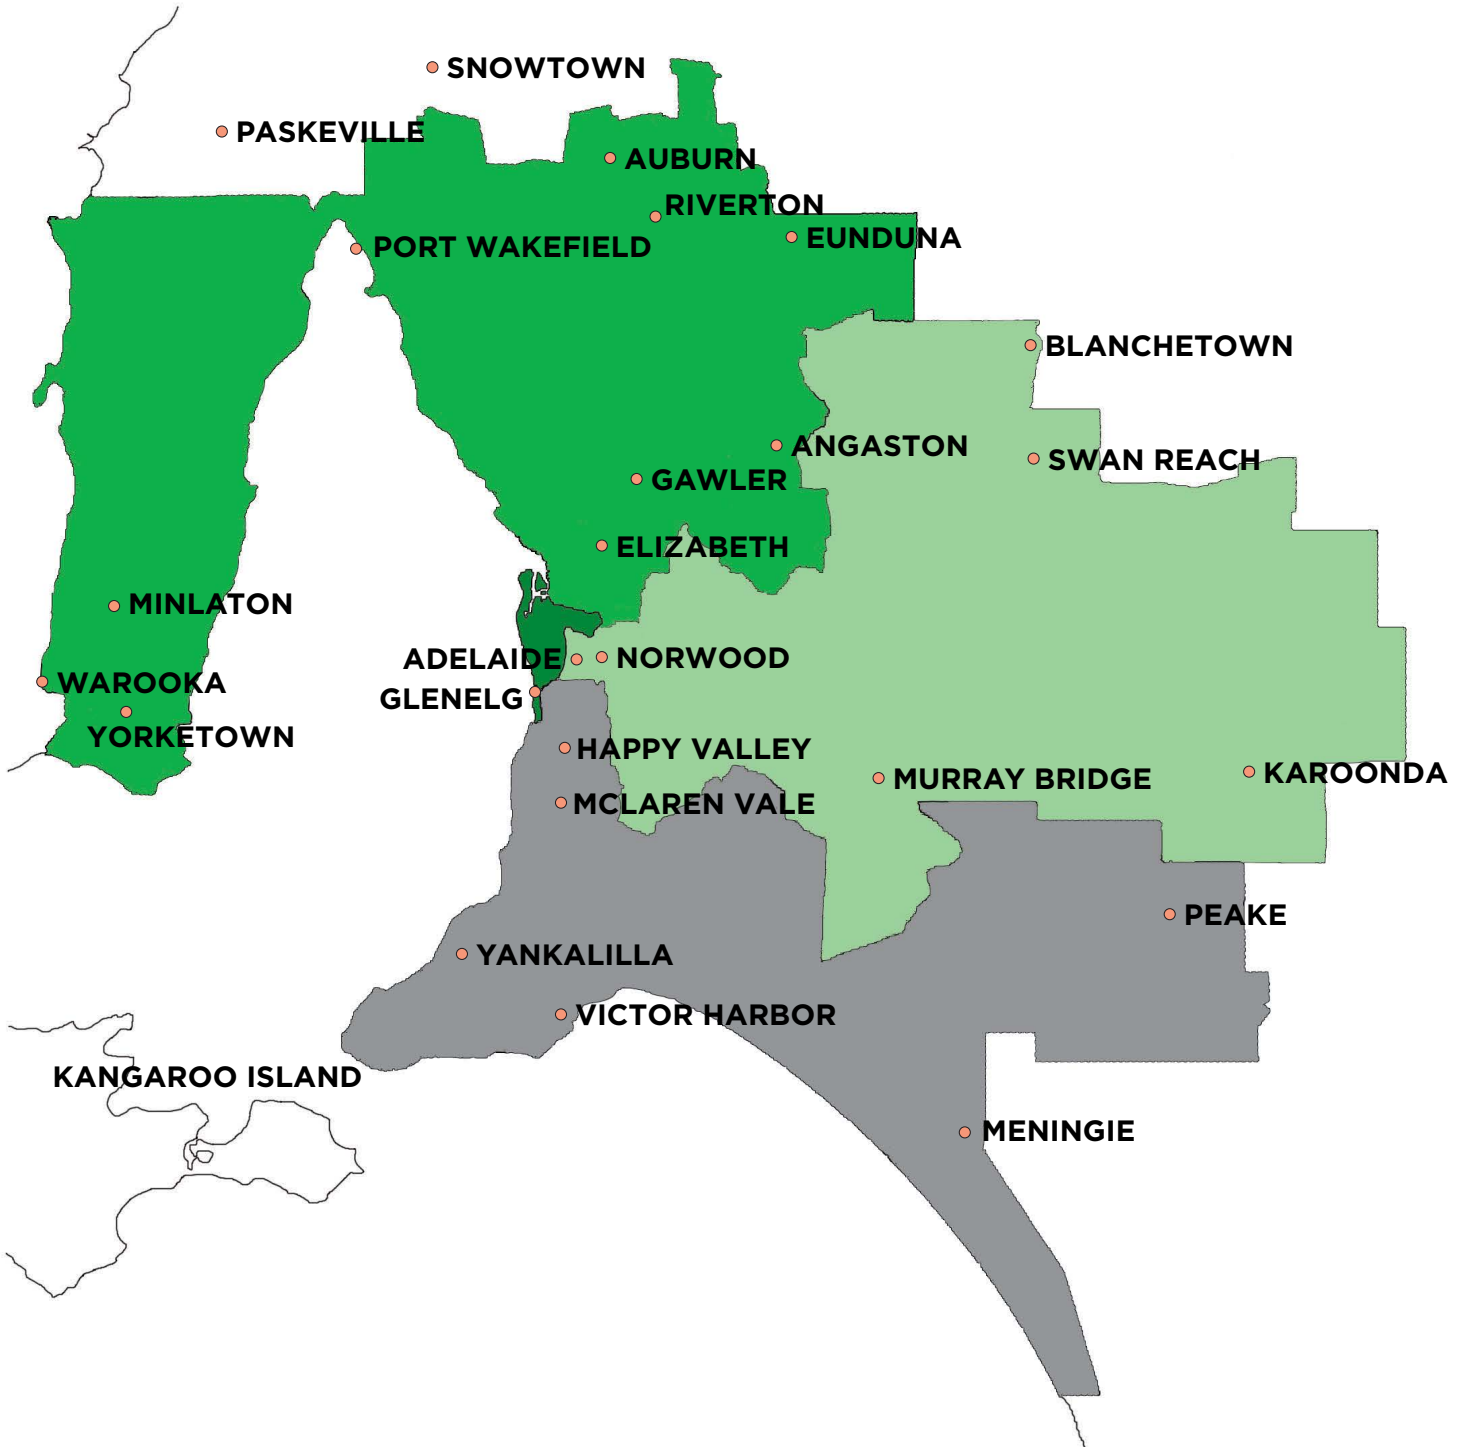

Metropolitan Coverage Map

Adelaide

- West
- North & Yorke
- East
- South

Adelaide Statistical Local Areas (SLAs)

Suburb and Postcode equivalents within MOVE region

North & Yorke

Barossa (DC) – Angaston
Barossa (DC) – Barossa
Barossa (DC) – Tanunda
Clare and Gilbert Valleys (DC) – (CDs 4030701-4030707, 4030801-4030804)
Gawler (T)
Goyder (DC) – (CDs 4040201-4040203)
Light (RegC)
Mallala (DC)
Playford (C) – East Central
Playford (C) – Elizabeth
Playford (C) – Hills
Playford (C) – West
Playford (C) – West Central
Salisbury (C) – Central
Salisbury (C) – Inner North
Salisbury (C) – North-East
Salisbury (C) – South-East
Salisbury (C) Bal
Tea Tree Gully (C) – Central
Tea Tree Gully (C) – Hills
Tea Tree Gully (C) – North
Tea Tree Gully (C) – South
Unincorp. Yorke
Wakefield (DC) – (CDs 4031601-4031605, 4031701-4031704, 4031801-4031803)
Yorke Peninsula (DC) – North
Yorke Peninsula (DC) – South – (CDs 4032801-4032807)

West

Charles Sturt (C) – Coastal
Charles Sturt (C) – Inner East
Charles Sturt (C) – Inner West
Charles Sturt (C) – North-East
Holdfast Bay (C) – North
Holdfast Bay (C) – South
Port Adel. Enfield (C) – Coast
Port Adel. Enfield (C) – East
Port Adel. Enfield (C) – Inner
Port Adel. Enfield (C) – Park
Port Adel. Enfield (C) – Port
Unincorp. Western
West Torrens (C) – East
West Torrens (C) – West

East

Adelaide (C)
Adelaide Hills (DC) – Central
Adelaide Hills (DC) – North
Adelaide Hills (DC) – Ranges
Adelaide Hills (DC) Bal
Burnside (C) – North-East
Burnside (C) – South-West
Campbelltown (C) – East
Campbelltown (C) – West