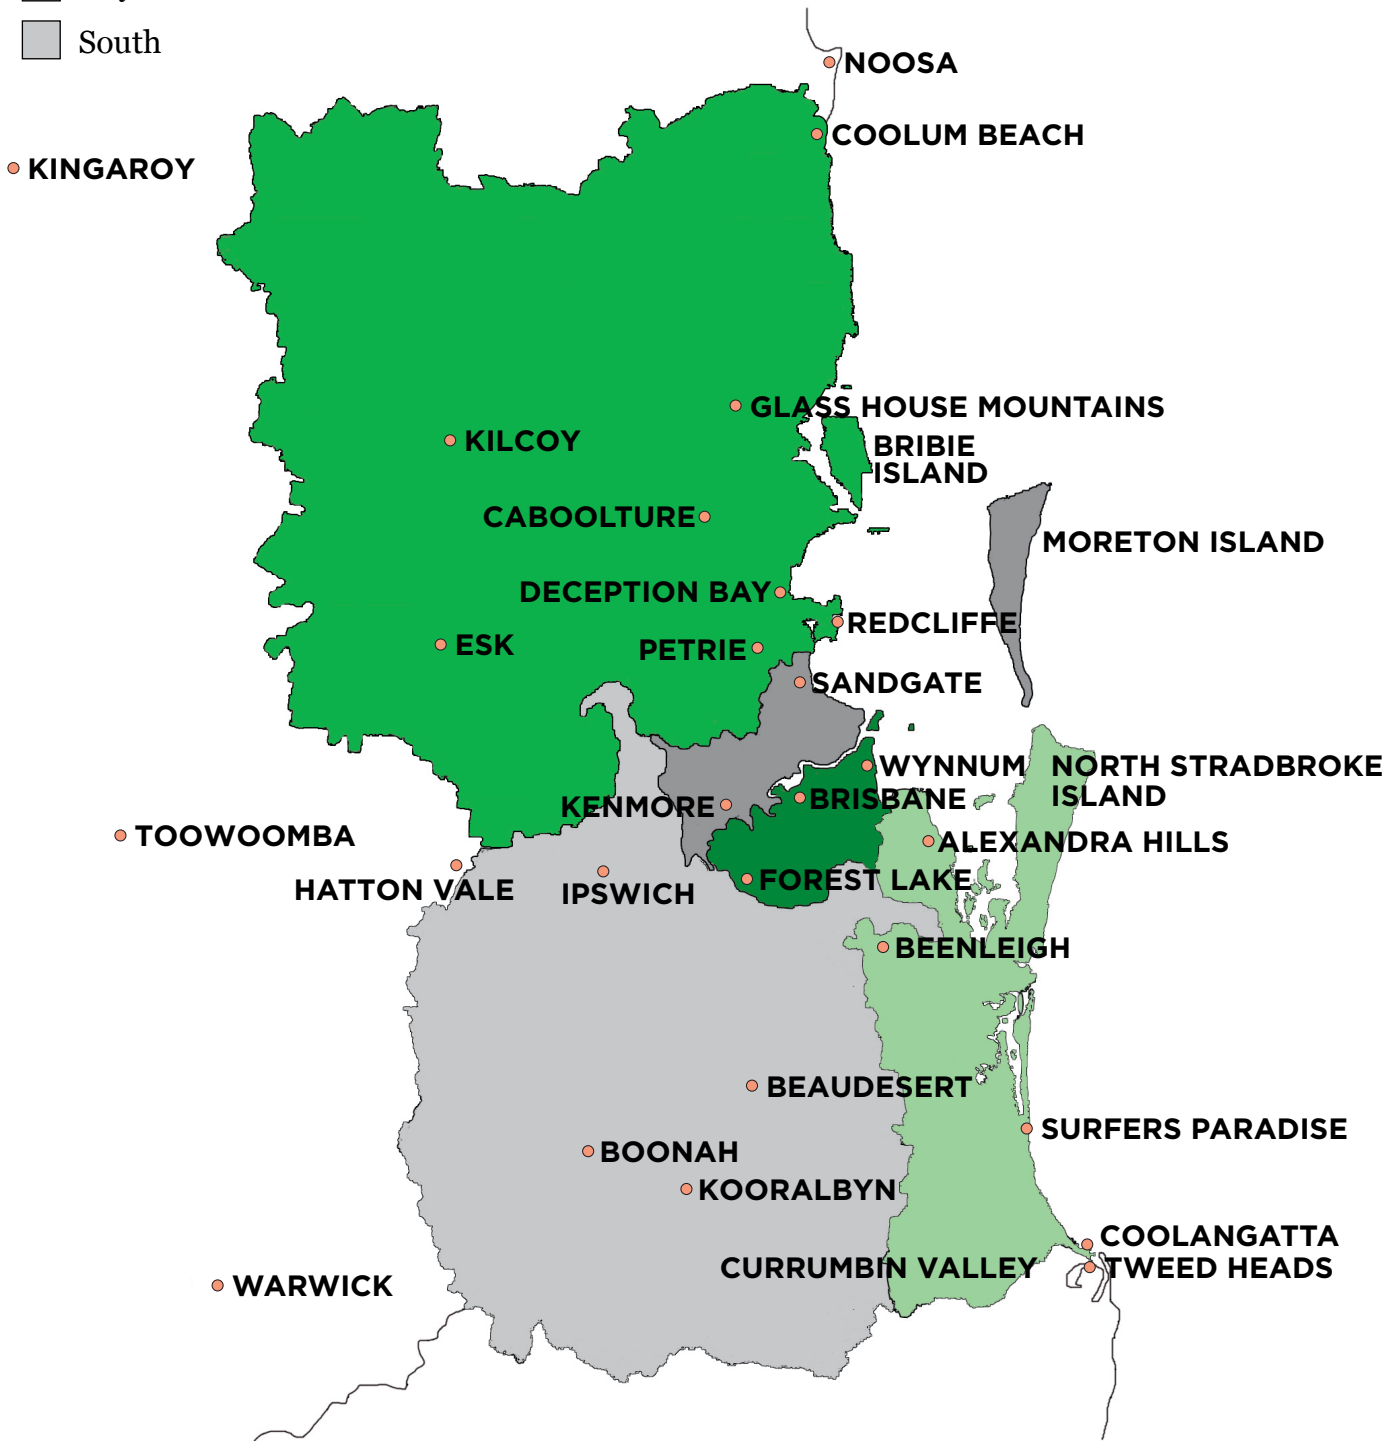

# Metropolitan Coverage Map

## Brisbane

- City South
- North
- Gold Coast
- City North
- South

## Gold Coast

Alexandra Hills  
Ashmore-Benowa  
Beenleigh  
Bethania-Waterford  
Biggera Waters-Labrador  
Bilinga-Tugun  
Birkdale  
Broadbeach Waters  
Broadbeach-Mermaid Beach  
Bundall  
Burleigh Heads  
Burleigh Waters  
Capalaba  
Carrara-Merrimac  
Cleveland  
Coolangatta  
Coombahah  
Currumbin  
Currumbin Valley-Tallebudgera  
Currumbin Waters

Eagleby  
Edens Landing-Holmview  
Elanora  
Guanaba-Springbrook  
Helensvale  
Hope Island  
Jacobs Well-Alberton  
Kingsholm-Upper Coomera  
Main Beach-South Stradbroke  
Mermaid Wtrs-Clear Is. Wtrs  
Miami  
Molendinar  
Mt Warren Park  
Mudgeeraba-Reedy Creek  
Nerang  
Ormeau-Yatala  
Ormiston  
Oxenford-Maudsland  
Pacific Pines-Gaven  
Palm Beach  
Paradise Point-Runaway Bay  
Parkwood-Arundle  
Pimpama-Coomera  
Redland (S) Bal  
Redland Bay  
Robina  
Sheldon-Mt Cotton  
Southport  
Surfers Paradise  
Thorneside  
Thornlands  
Varsity Lakes  
Victoria Point  
Wellington Point  
Wolffdene-Bahrs Scrub  
Worongary-Tallai